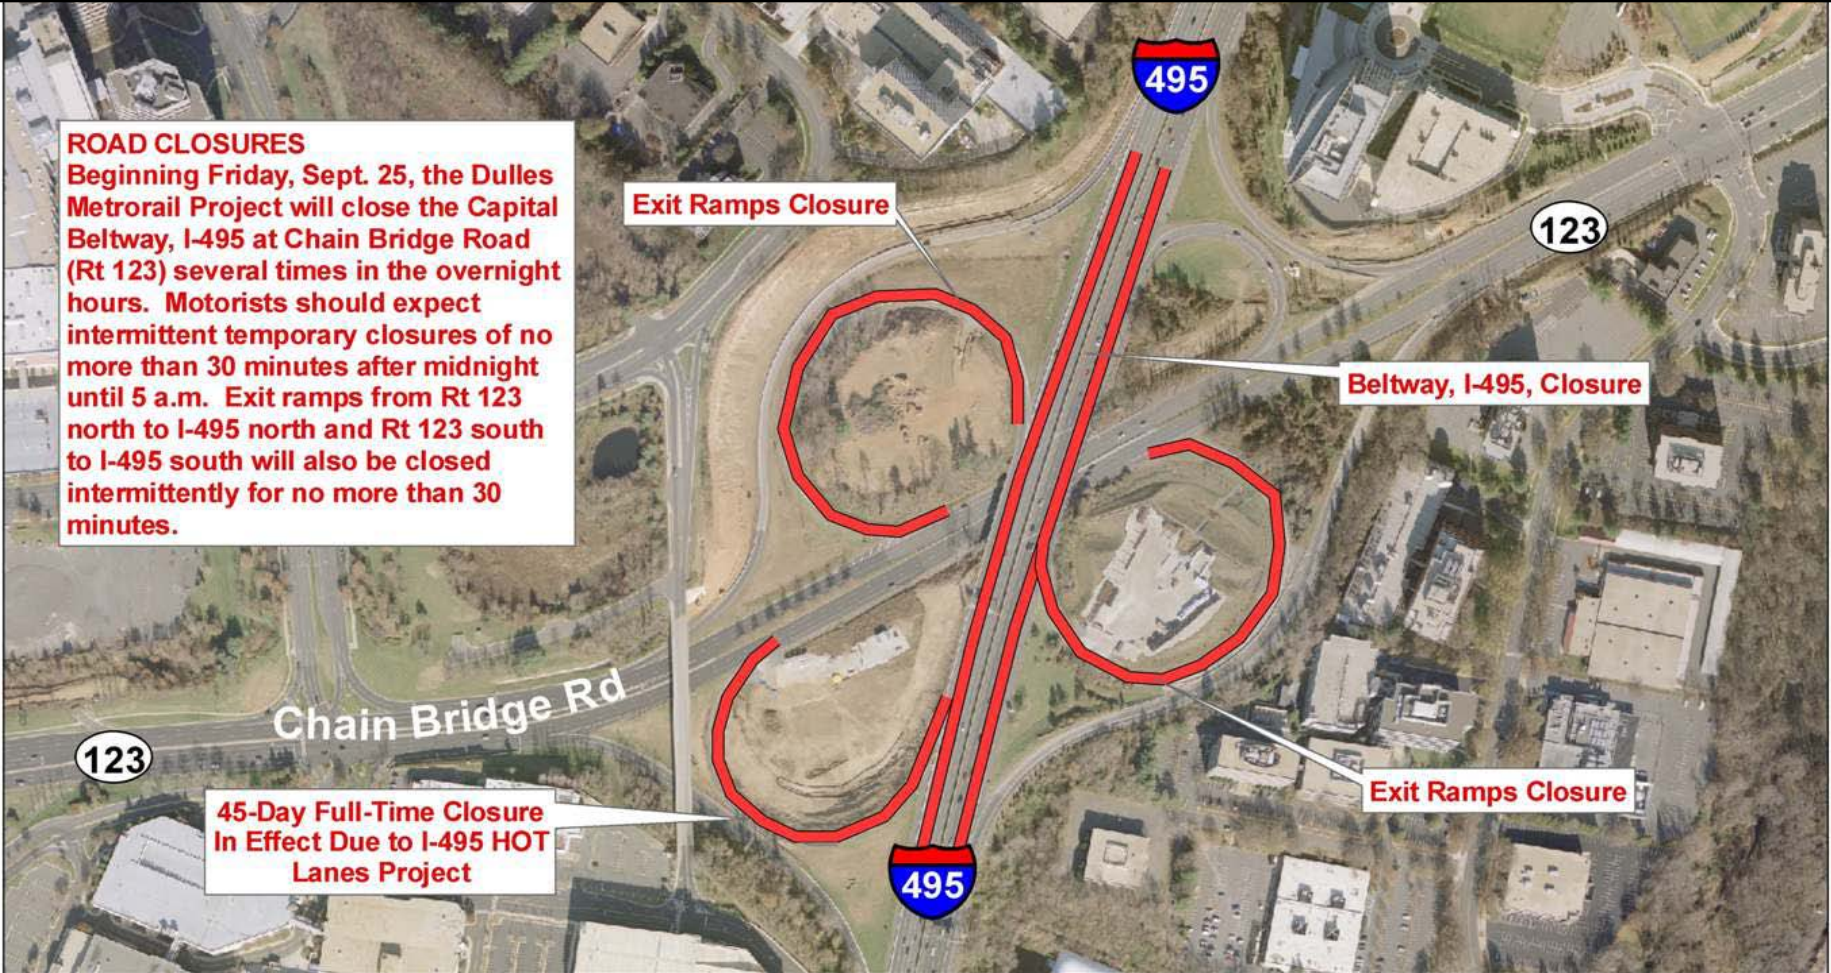

Dulles Metrorail NIGHT WORK

Midnight Fri. Sept. 25, to 5 a.m. Sat. morning Sept. 26
I-495 Capital Beltway north and south at Route 123 CLOSED
Temporary Beltway and ramp closures of up to 30 minutes, beginning after midnight

 Beltway and Ramps Closed